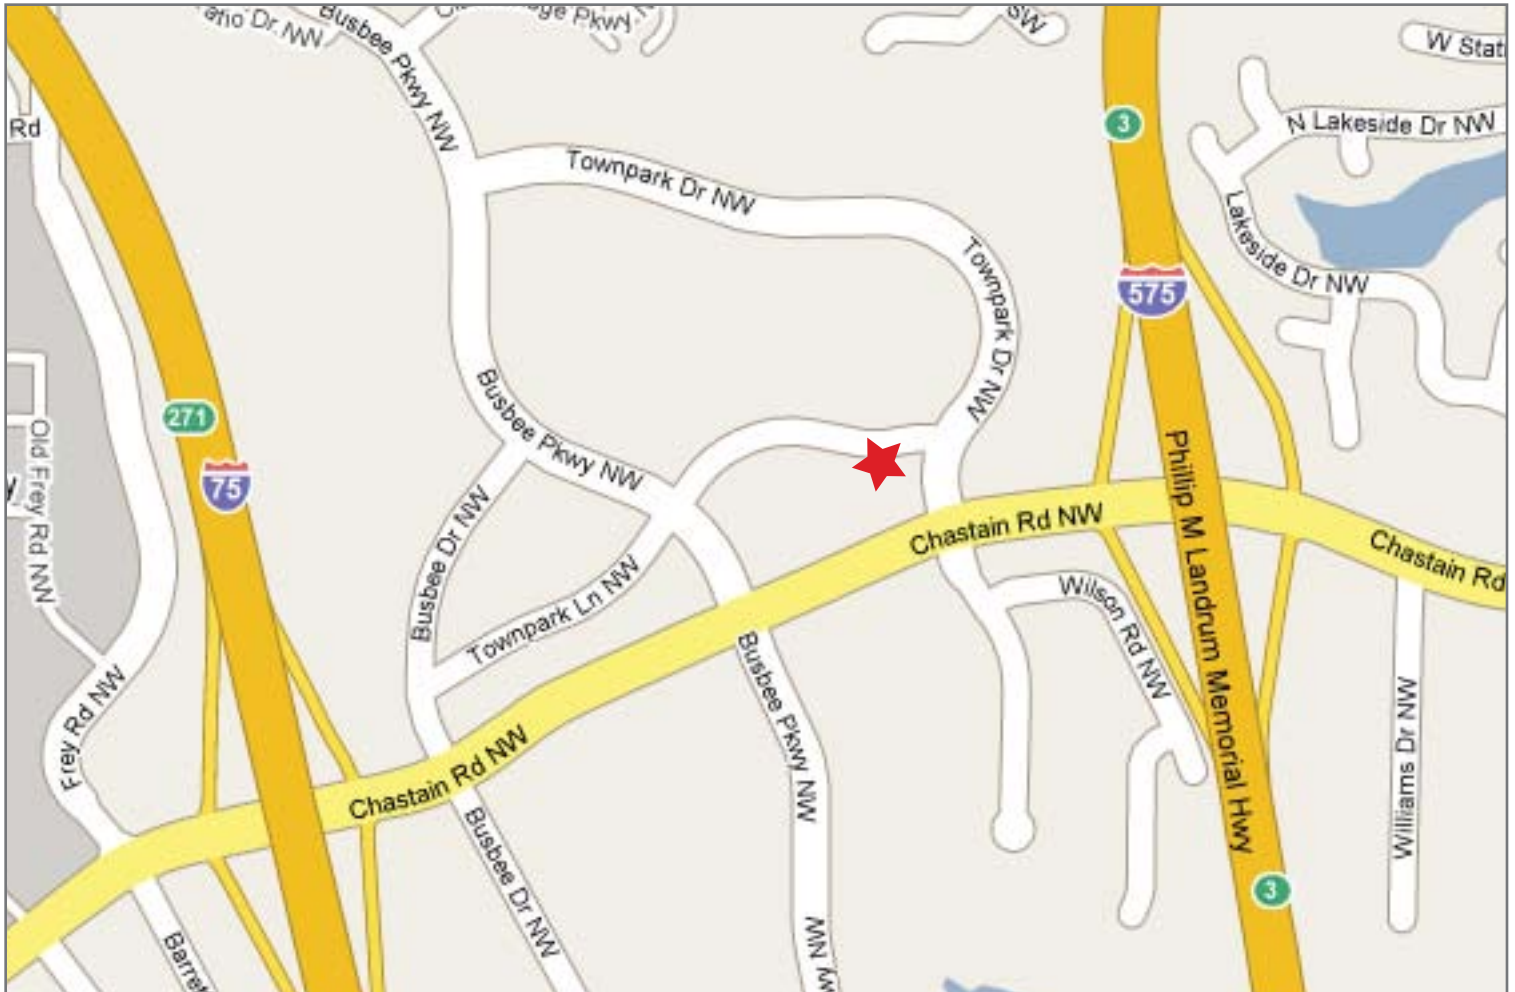

DIRECTIONS FOR TOWNPARK VILLAGE TOWNHOMES

Directions From I-75/85 Downtown Atlanta

1. Take I-75 North
2. Take exit #271 for Chastain Road
3. Bear right off of the exit ramp onto Chastain Road
4. Continue on Chastain Road for approximately a half mile
5. Take a left on Townpark Drive, then take your first left on Townpark Lane

Directions From I-575 - (Driving south)

1. Take exit #3 for Chastain Road
2. Bear right off of the exit ramp onto Chastain Road
3. Continue on Chastain Road for approximately a tenth of a mile
4. Take a the first right onto Townpark Drive, then take your first left on Townpark Lane