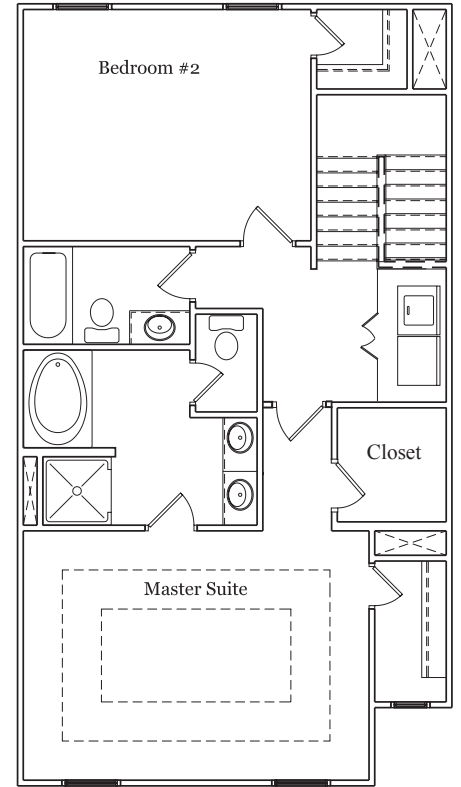

# BERKELEY *Village*

**MERLOT**  
Approx. 2,200 sq.ft.

Lower Floor

Main Floor

Upper Floor

404.296.5551 [www.BerkeleyVillageAvondale.com](http://www.BerkeleyVillageAvondale.com)

3207 Saute Way // Decatur, GA 30032