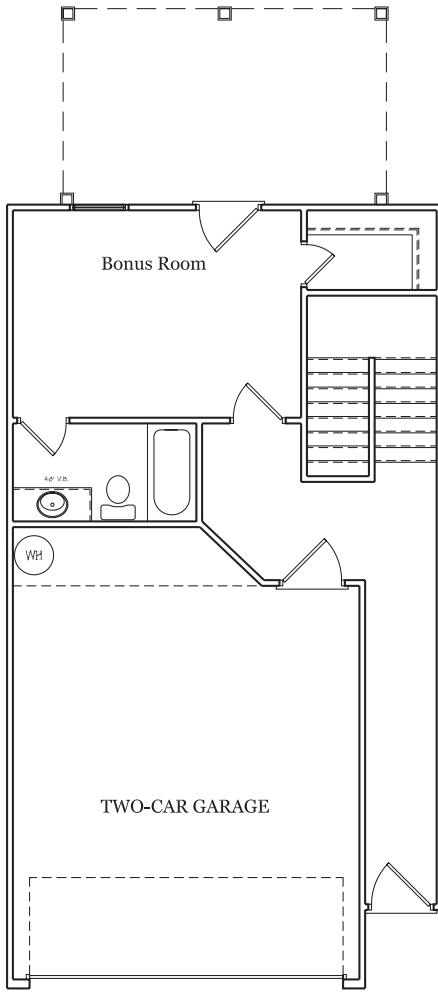

# BERKELEY *Village*

**MERLOT**  
Approx. 2,200 sq.ft.

Lower Floor

Main Floor

Upper Floor

404.296.5551 [www.BerkeleyVillageAvondale.com](http://www.BerkeleyVillageAvondale.com)

3207 Saute Way // Decatur, GA 30032