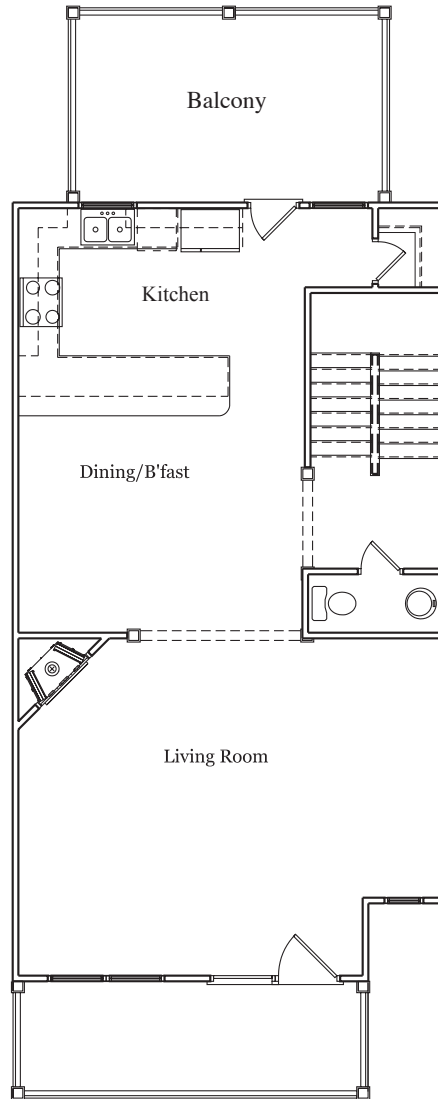

# BERKELEY *Village*

**MERLOT**  
Approx. 2,200 sq.ft.

Lower Floor

Main Floor

Upper Floor

404.296.5551 [www.BerkeleyVillageAvondale.com](http://www.BerkeleyVillageAvondale.com)

3207 Saute Way // Decatur, GA 30032